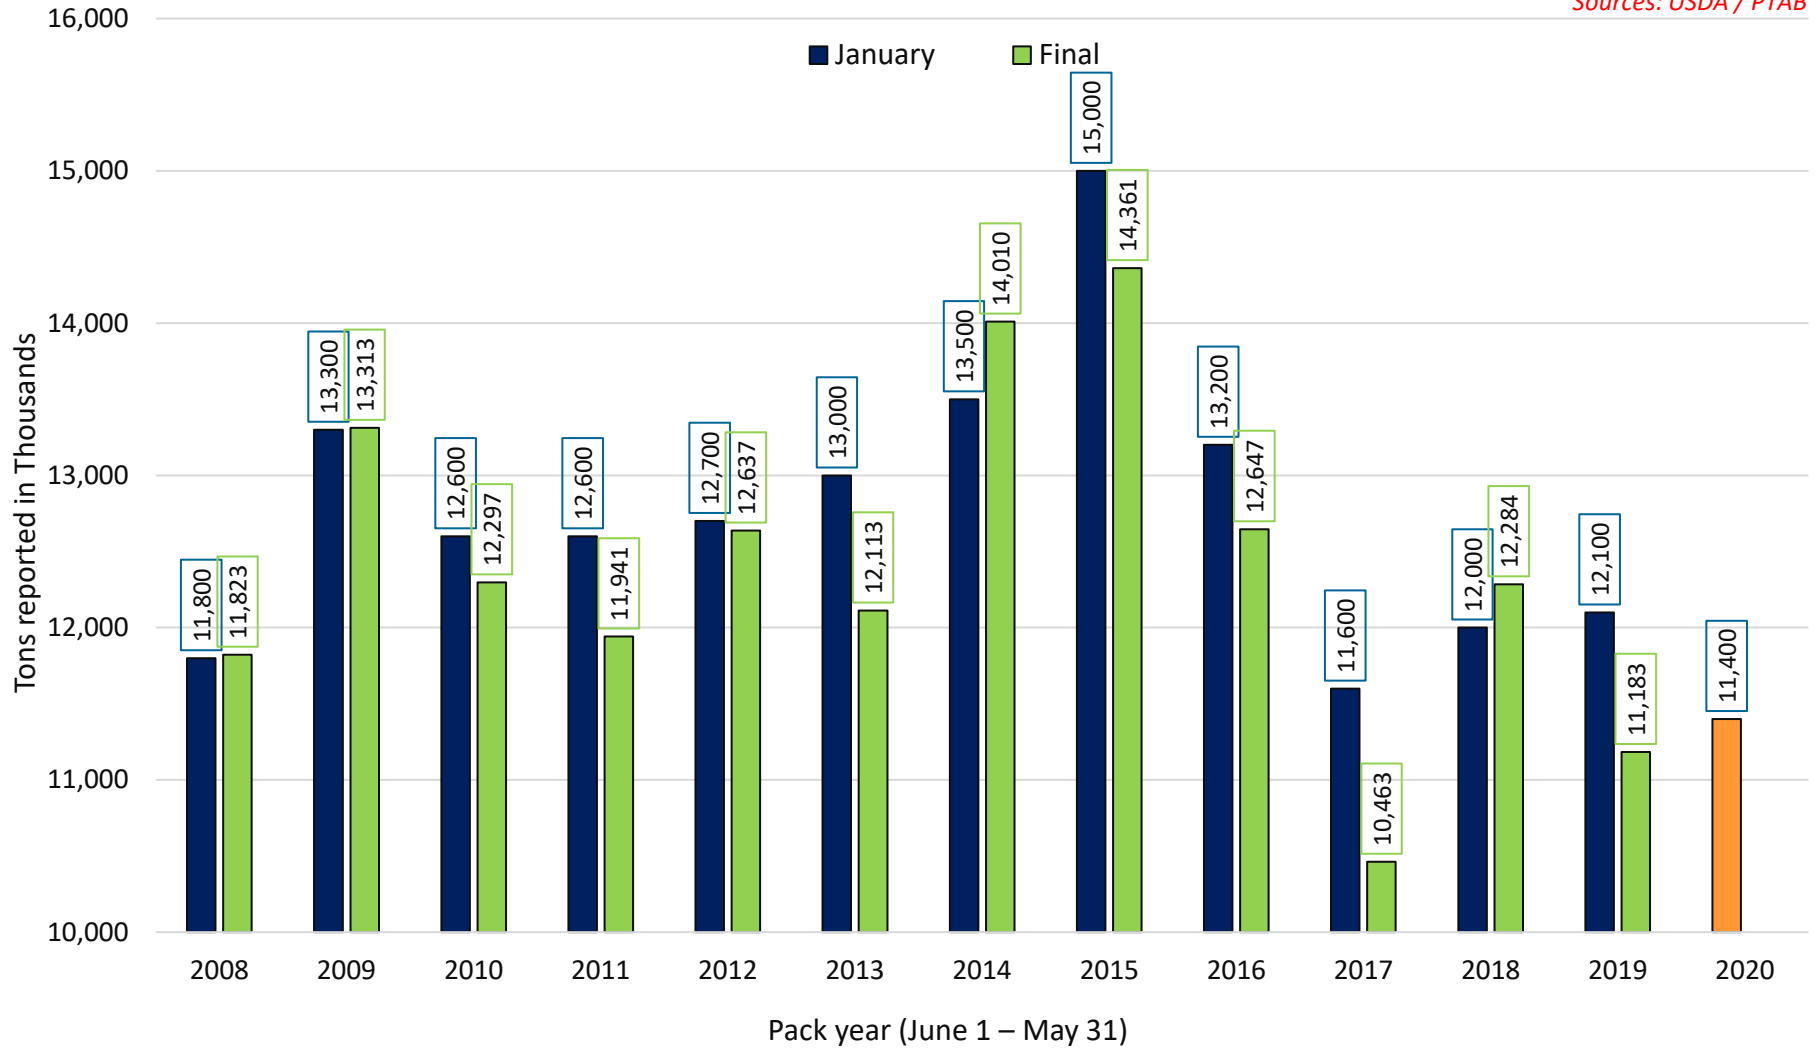

January USDA Estimates Vs. Final Production

Updated August 27, 2020

Sources: USDA / PTAB

**2020 is based off of USDA August 27, 2020 release