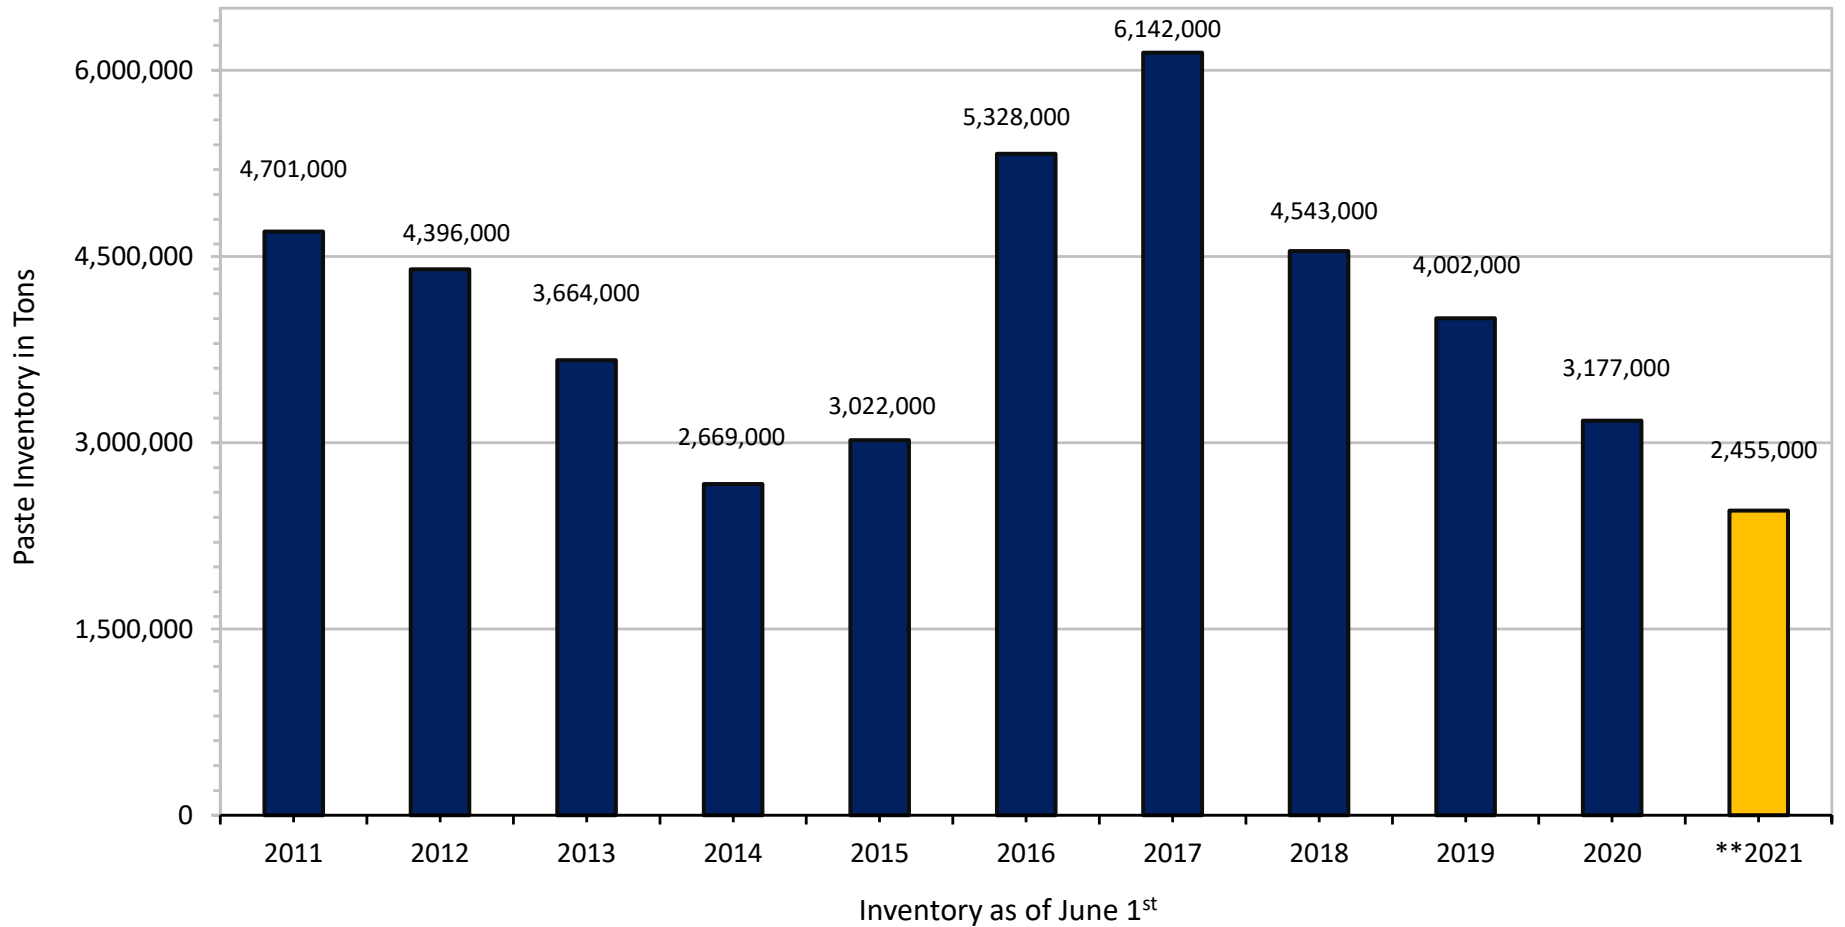

Total Paste Produced, Beginning Inventories as of June 1st

(Shown as Raw Tons)

Updated September 14, 2020
Source: CLFP for the actual numbers

Figures are as of June 1st
Numbers have been rounded off to the nearest 1,000

****2021 figures is based of off estimated 2020 pack and 2 months data from FI**