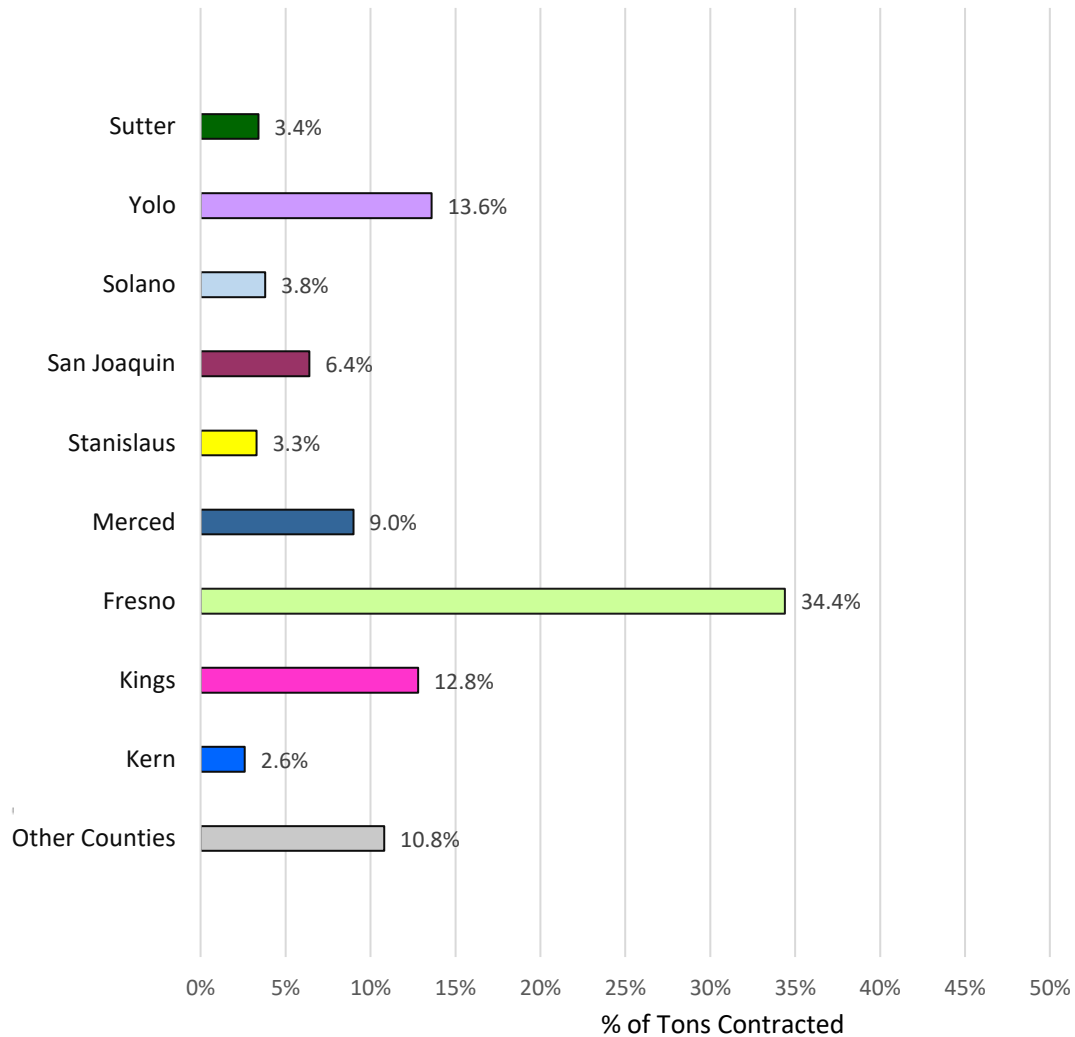

2020 California Tomato Pack – Percentage of Total Tons Harvested

*Other counties are shaded in gray on the California map. To avoid disclosure of individual operations Butte, Colusa, Contra Costa, Glenn, Madera, Sacramento, San Benito, San Luis Obispo, Santa Clara, and Tulare are combined into represent this data.