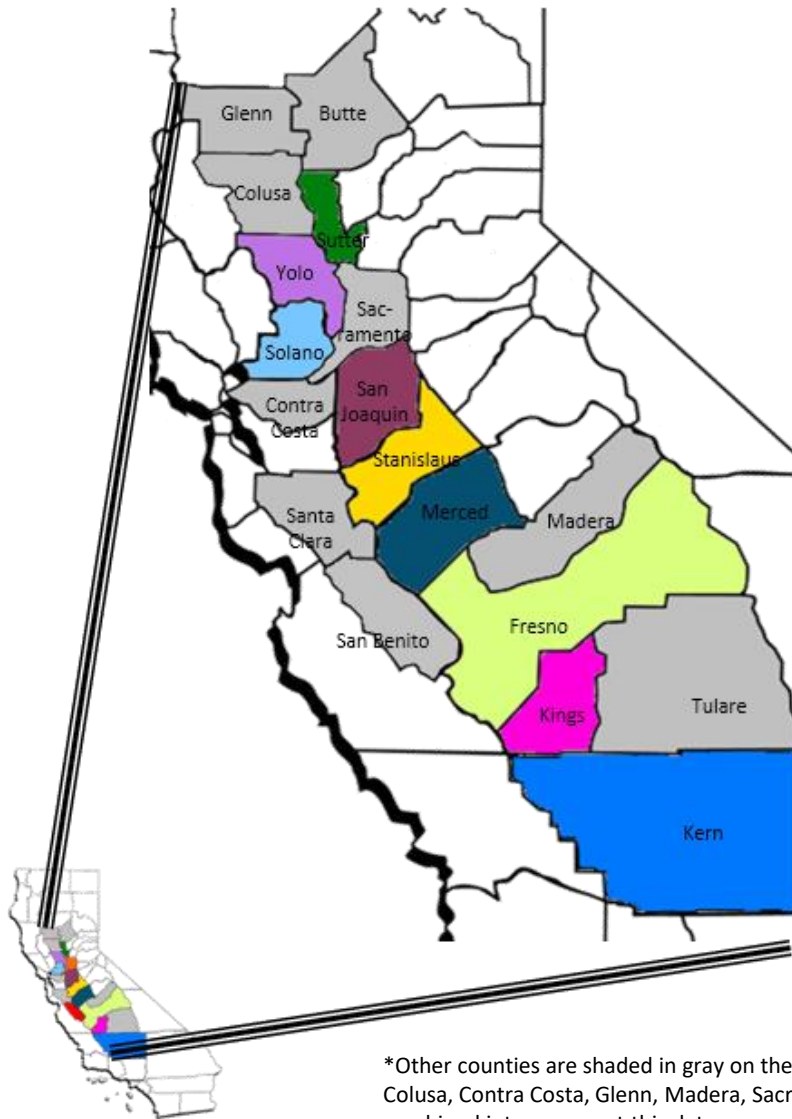

2020 California Tomato Pack – Percentage of Total Tons Harvested

*Other counties are shaded in gray on the California map. To avoid disclosure of individual operations Butte, Colusa, Contra Costa, Glenn, Madera, Sacramento, San Benito, San Luis Obispo, Santa Clara, and Tulare are combined into represent this data.