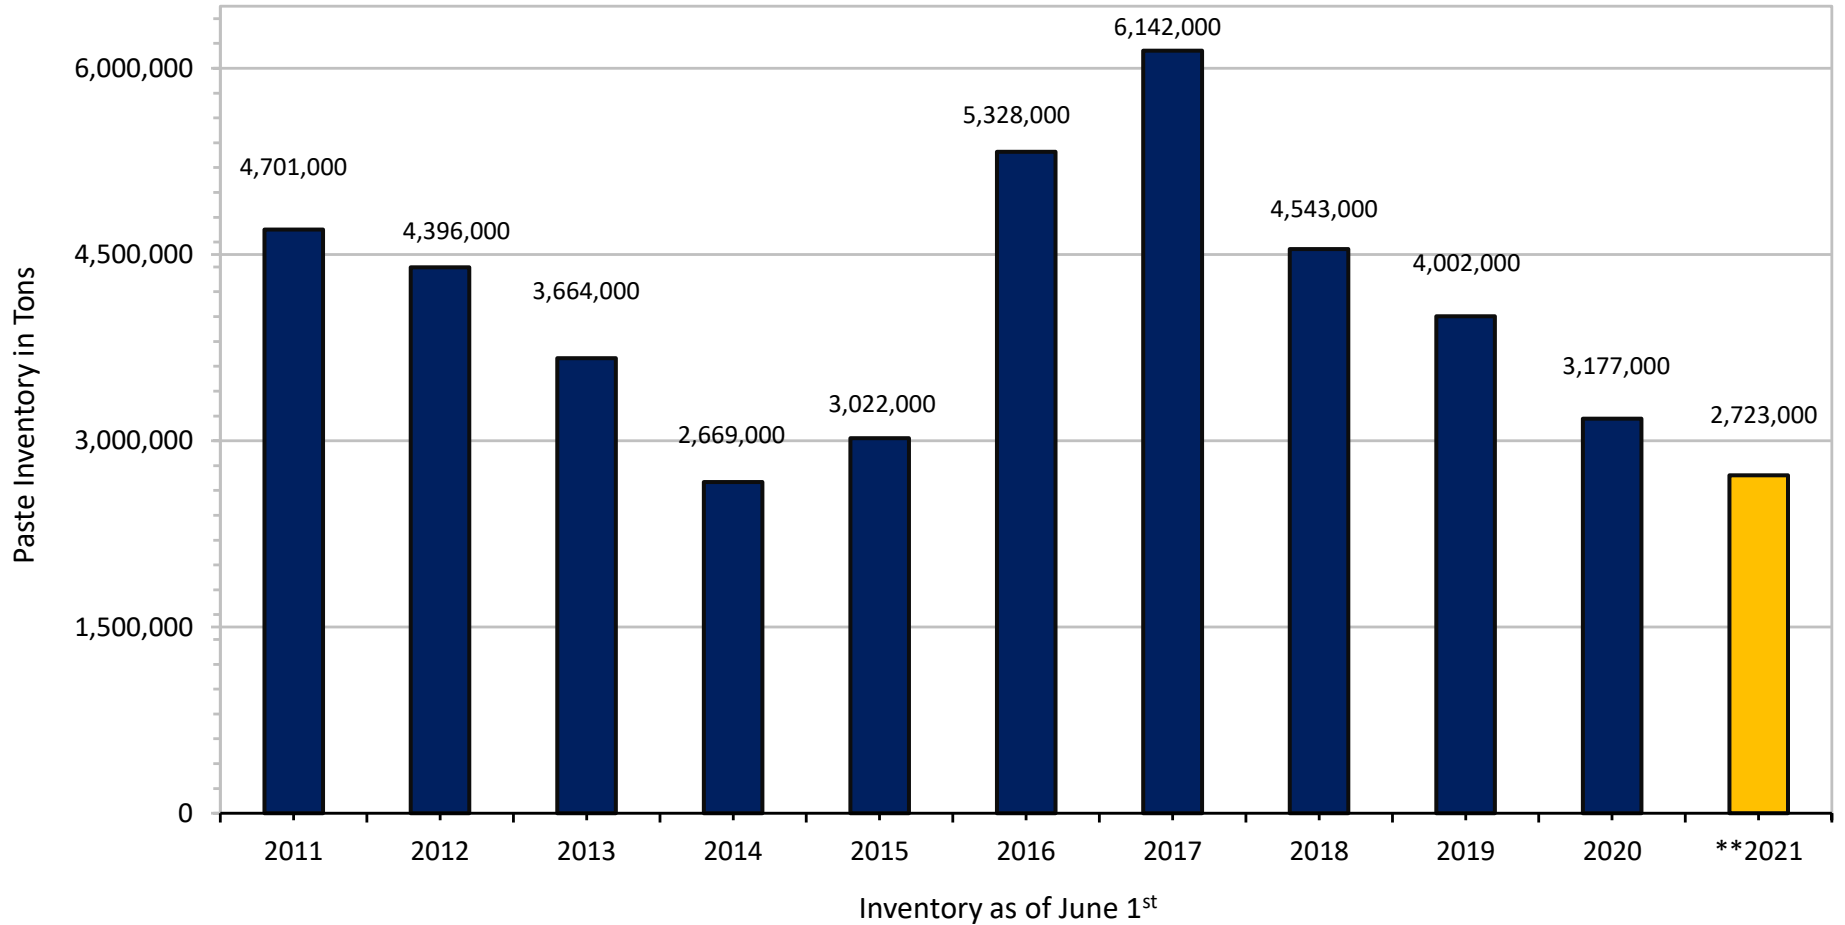

Total Paste Produced, Beginning Inventories as of June 1st

(Shown as Raw Tons)

Updated October 16, 2020

Source: CLFP for the actual numbers

Figures are as of June 1st

Numbers have been rounded off to the nearest 1,000

****2021 figures is based of off estimated 2020 pack and 2 months data from FI**