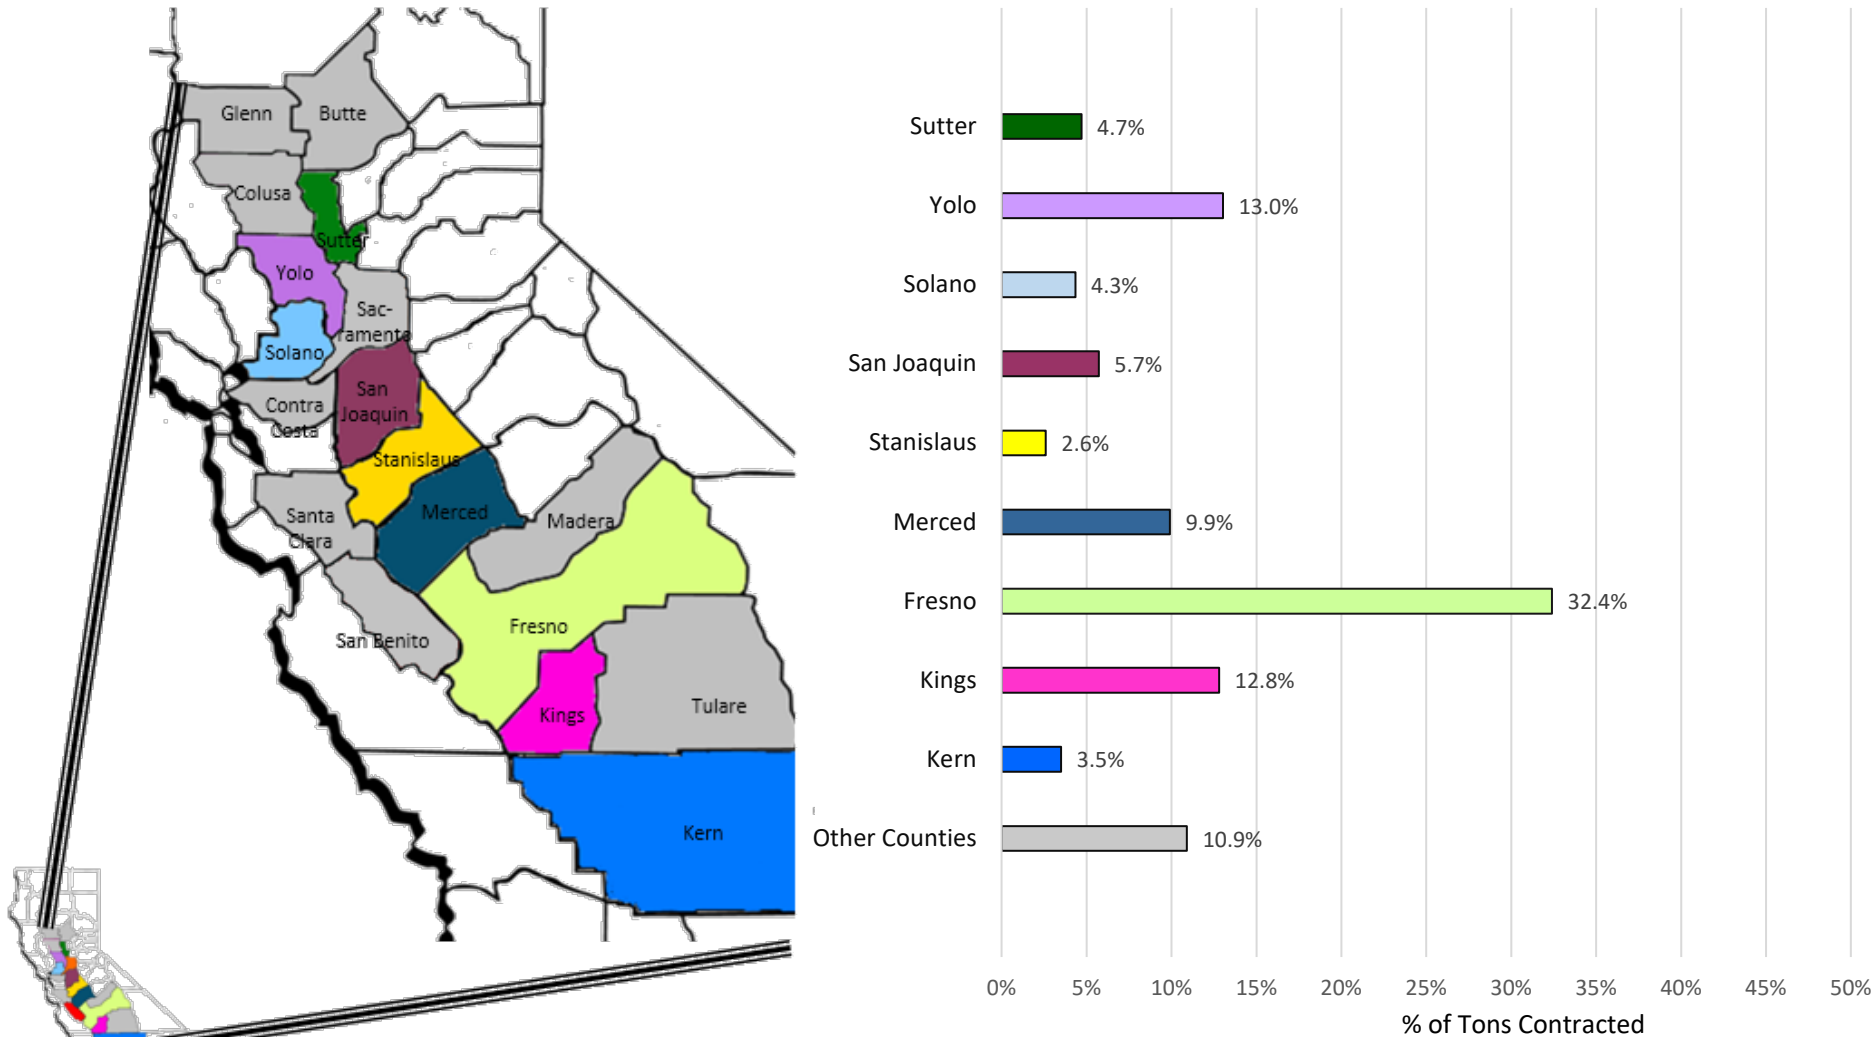

2020 California Tomato Pack – Percentage of Total Tons Harvested

*Other counties are shaded in gray on the California map. To avoid disclosure of individual operations Butte, Colusa, Contra Costa, Glenn, Madera, Sacramento, San Benito, San Luis Obispo, Santa Clara, and Tulare are combined into represent this data.

Updated November 7, 2020

Source: PTAB