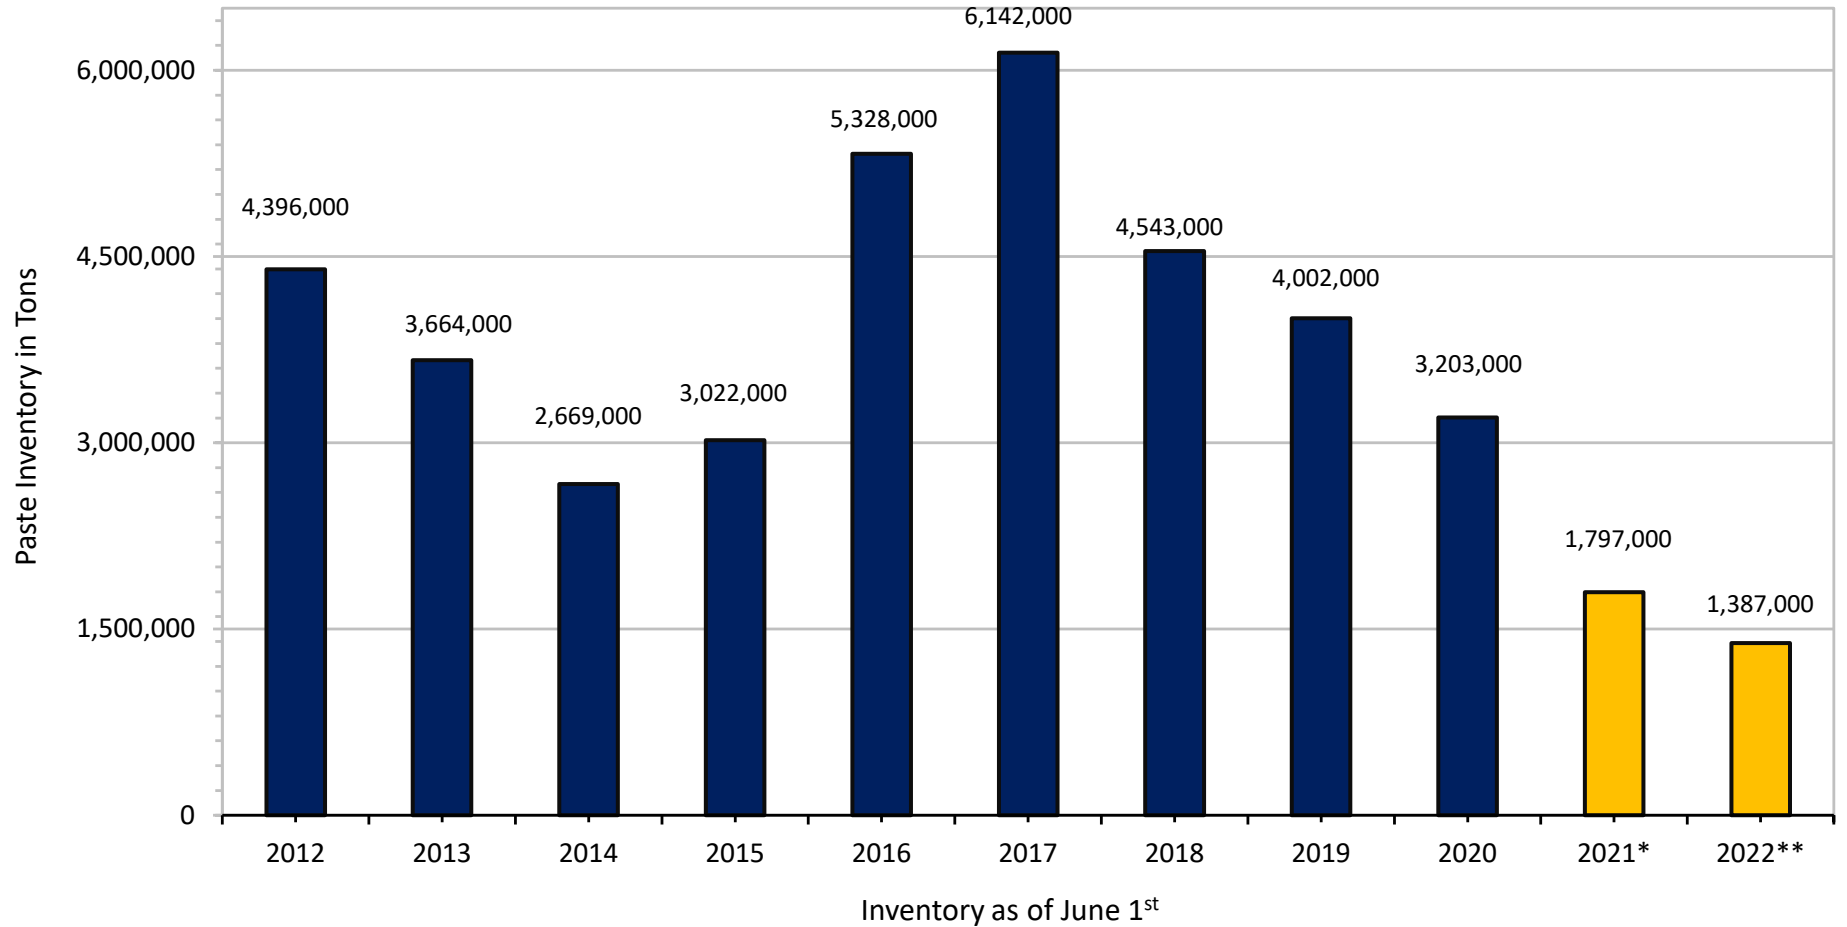

# Total Paste Produced, Beginning Inventories as of June 1<sup>st</sup>

(Shown as Raw Tons)

Updated April 16, 2021

Source: CLFP for the actual numbers

Figures are as of June 1<sup>st</sup>

Numbers have been rounded off to the nearest 1,000

\*2021 figures is based of off actual 2020 pack and 9 months data from FI and CLFP

\*\*2022 figures is an estimate