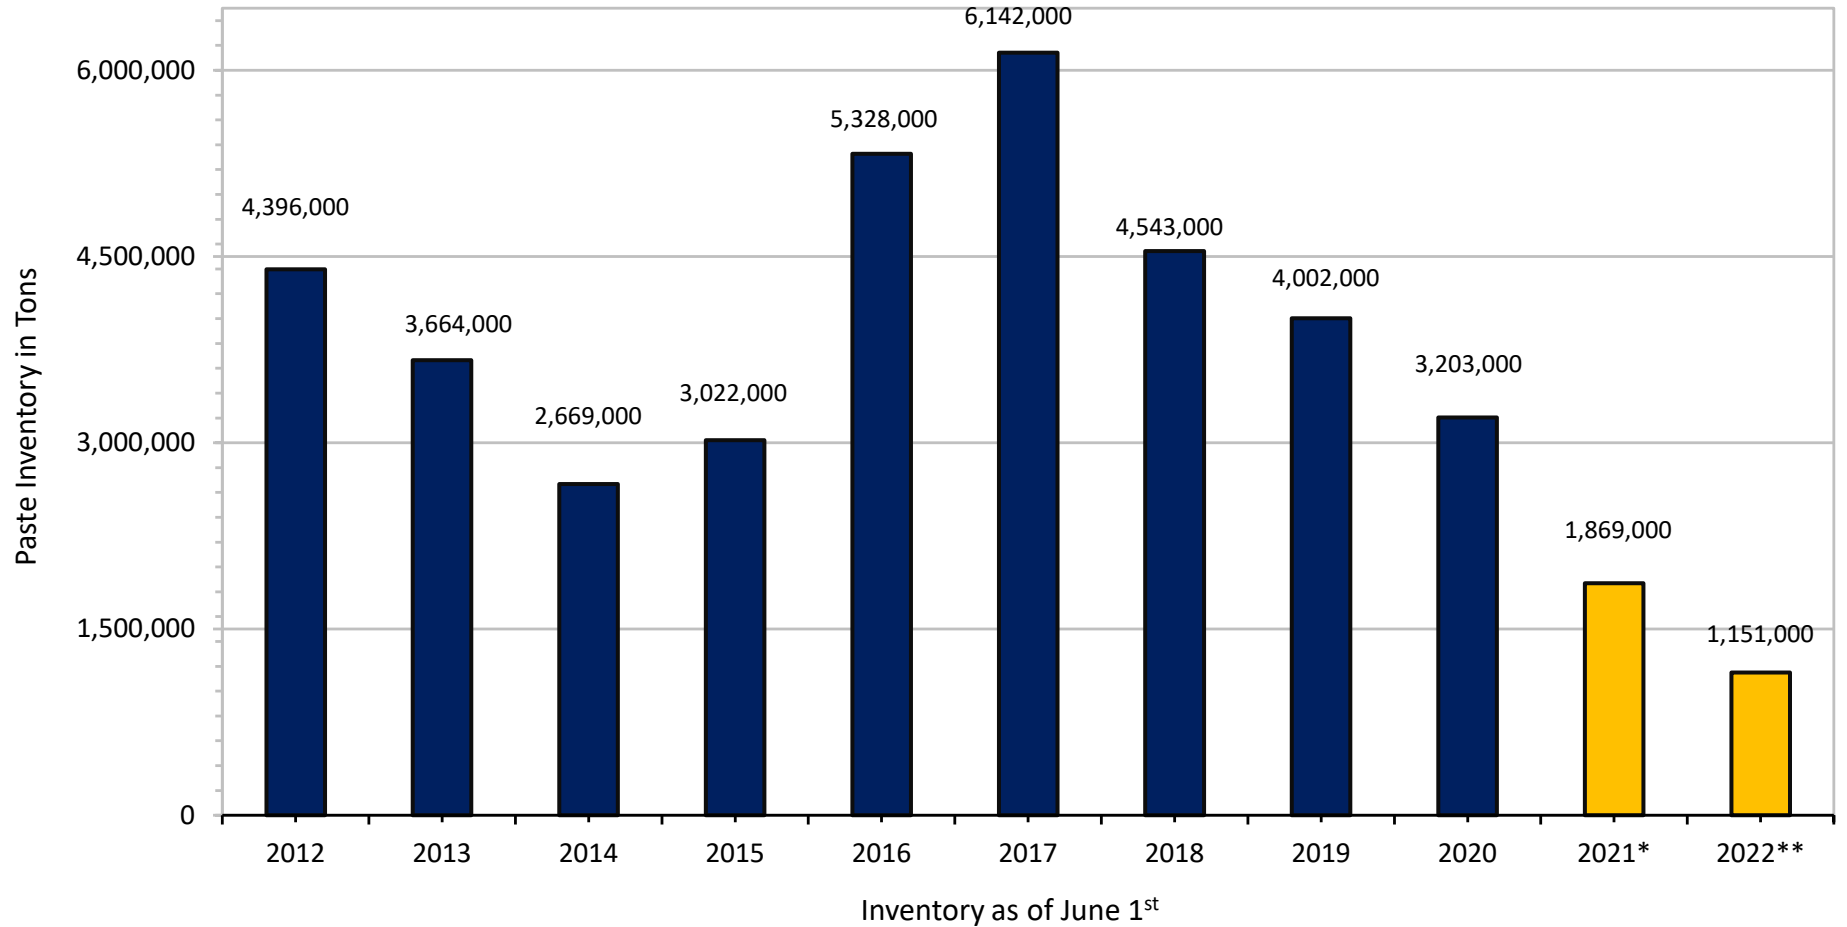

Total Paste Produced, Beginning Inventories as of June 1st

(Shown as Raw Tons)

Updated July 9, 2021

Source: CLFP for the actual numbers

Figures are as of June 1st

Numbers have been rounded off to the nearest 1,000

*2021 figures is based of off actual 2020 pack and 12 months data from FI and CLFP

**2022 figures is an estimate