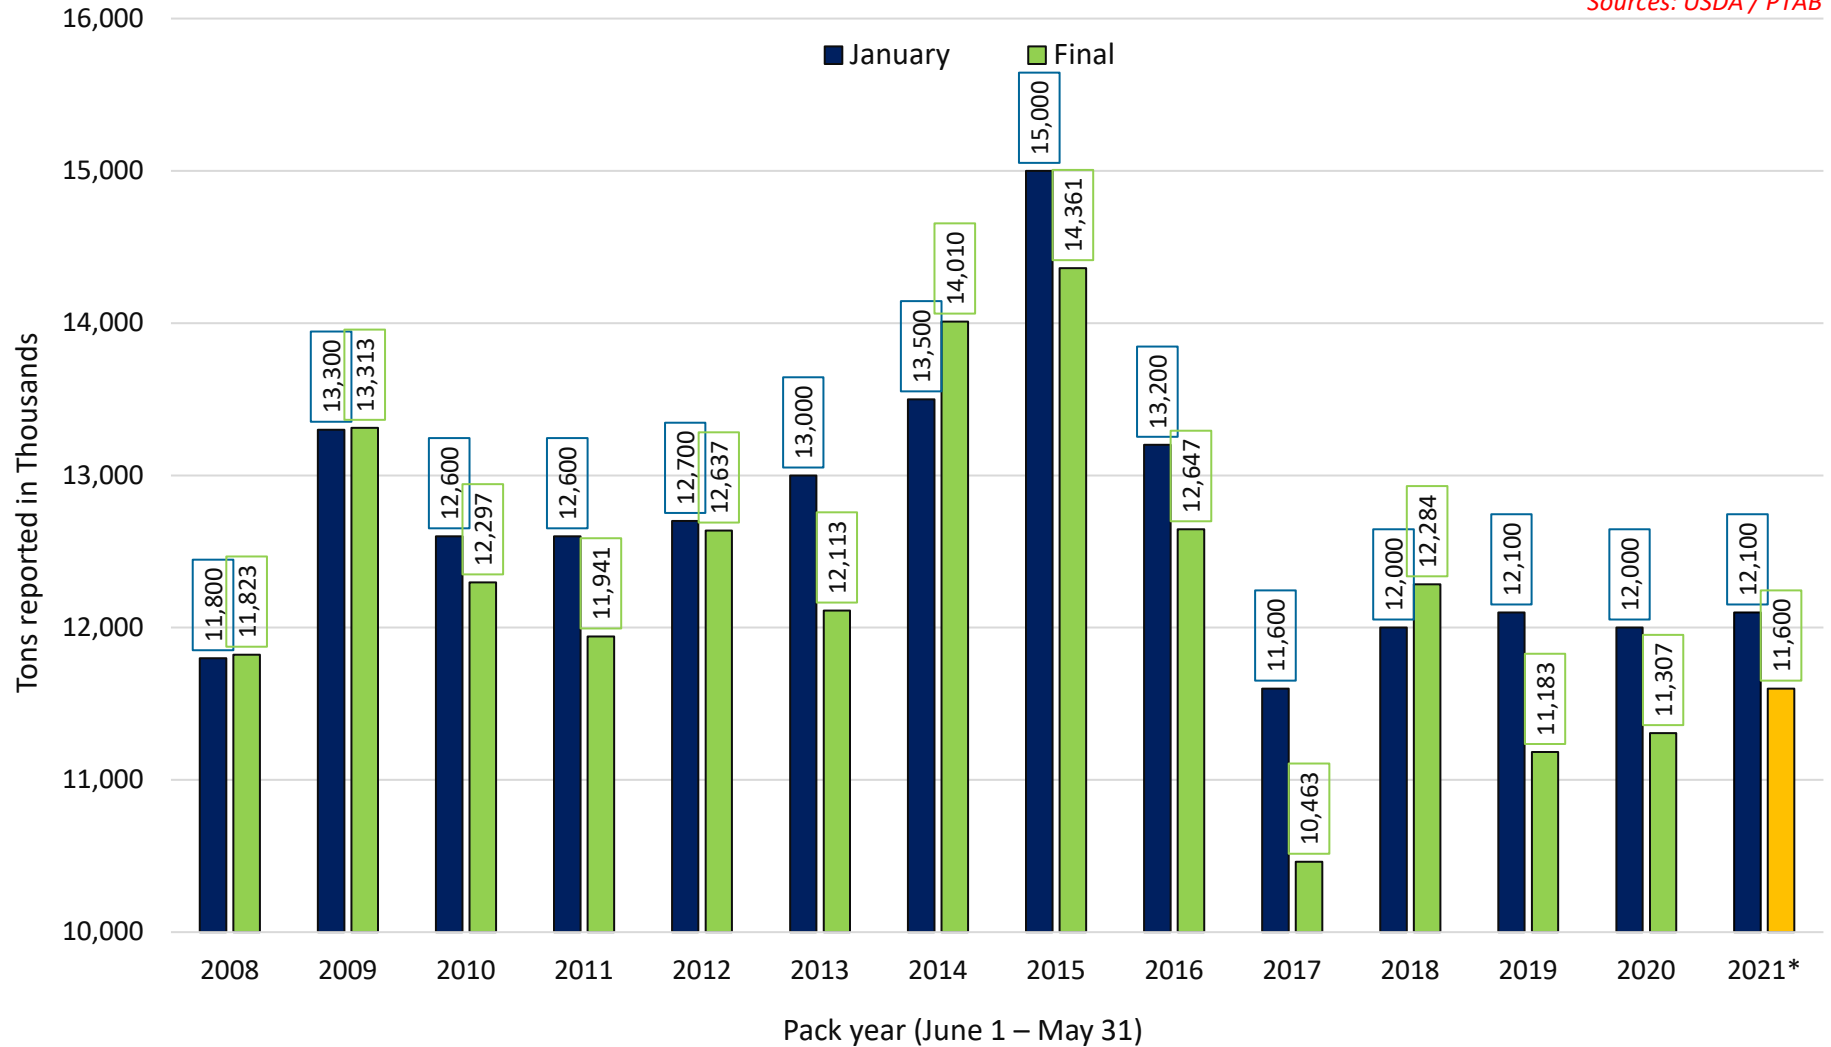

January USDA Estimates Vs. Final Production

Updated May 28, 2021

Sources: USDA / PTAB

*2021 estimate is based off USDA May 28, 2021 release