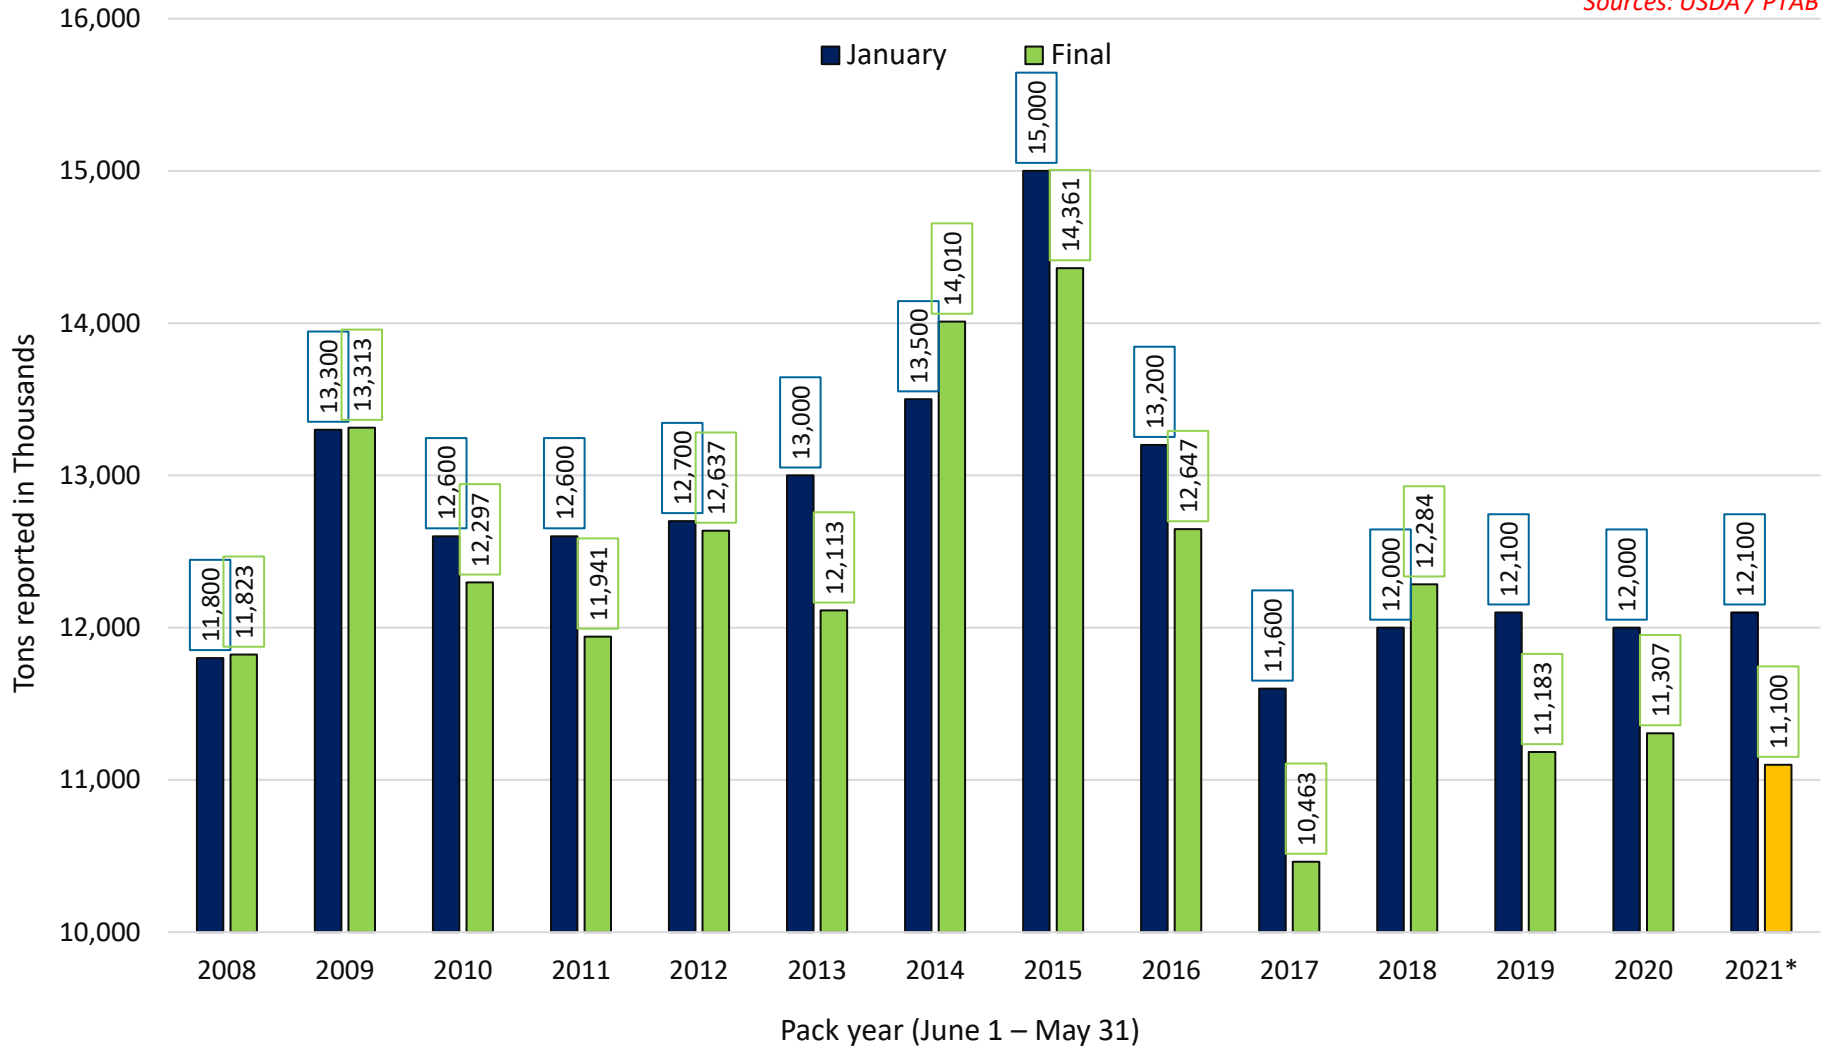

January USDA Estimates Vs. Final Production

Updated August 31, 2021

Sources: USDA / PTAB

*2021 estimate is based off USDA August 31, 2021 release