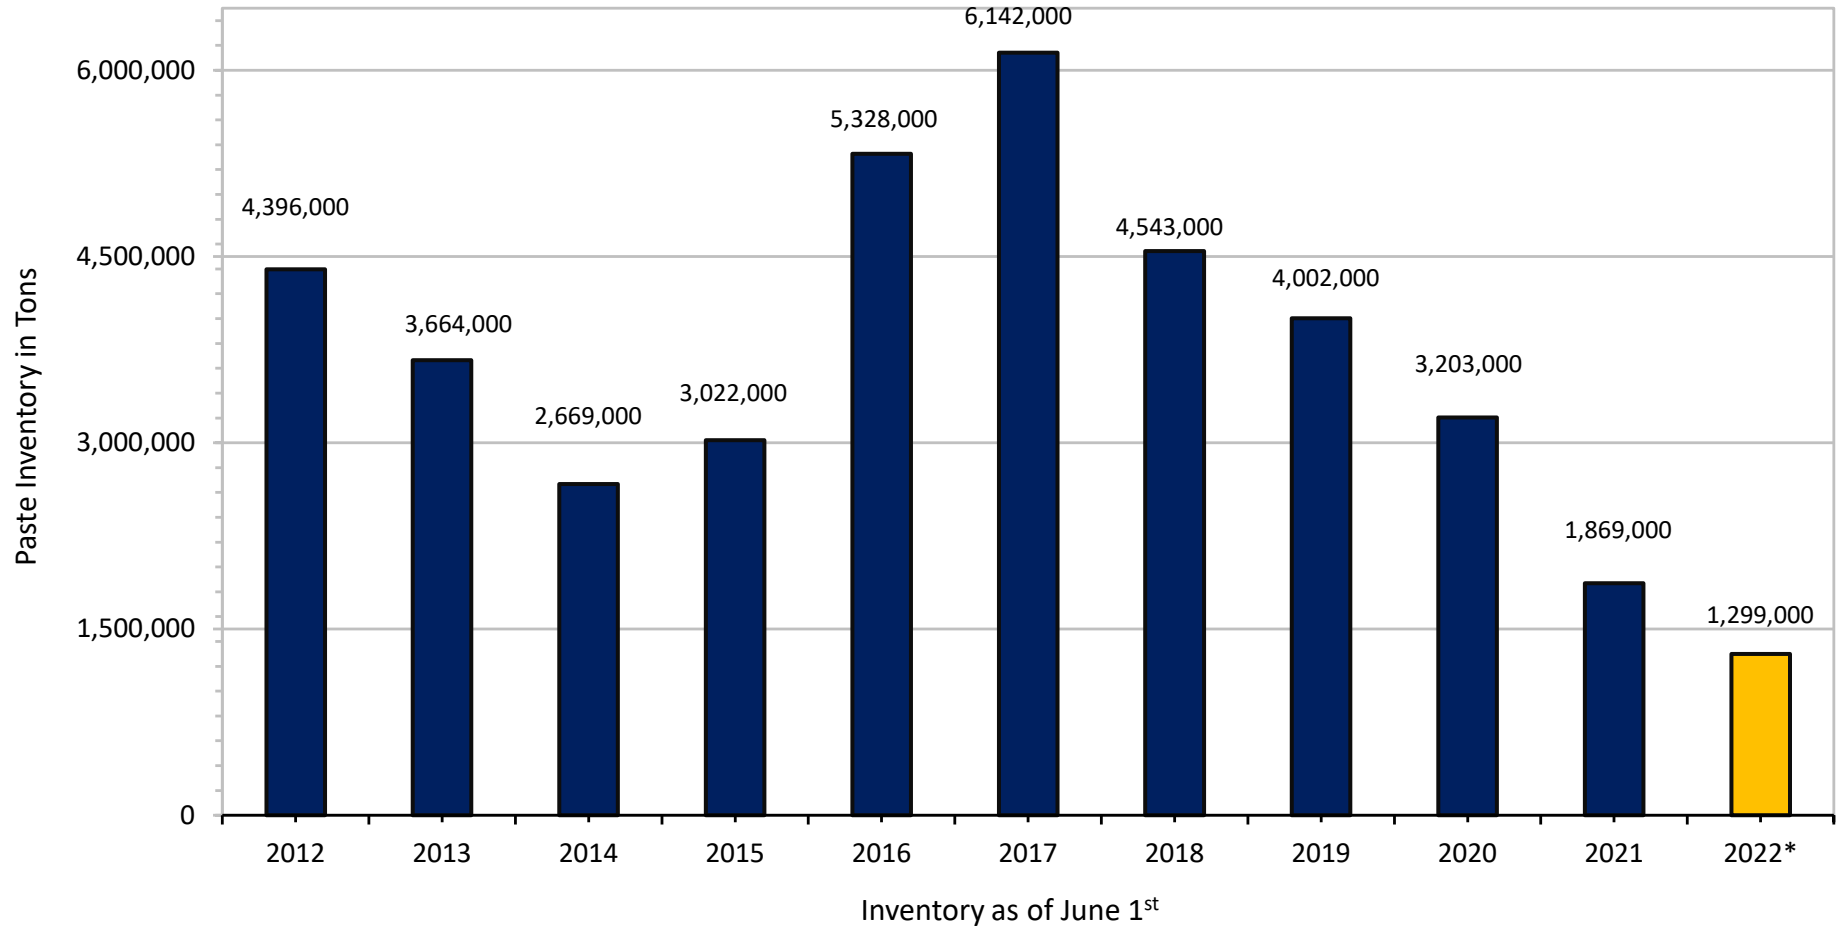

Total Paste Produced, Beginning Inventories as of June 1st

(Shown as Raw Tons)

Updated October 20, 2021

Source: CLFP for the actual numbers

Figures are as of June 1st
Numbers have been rounded off to the nearest 1,000

*2022 figures is based of off estimated 2021 pack and 3 months of actual data from FI