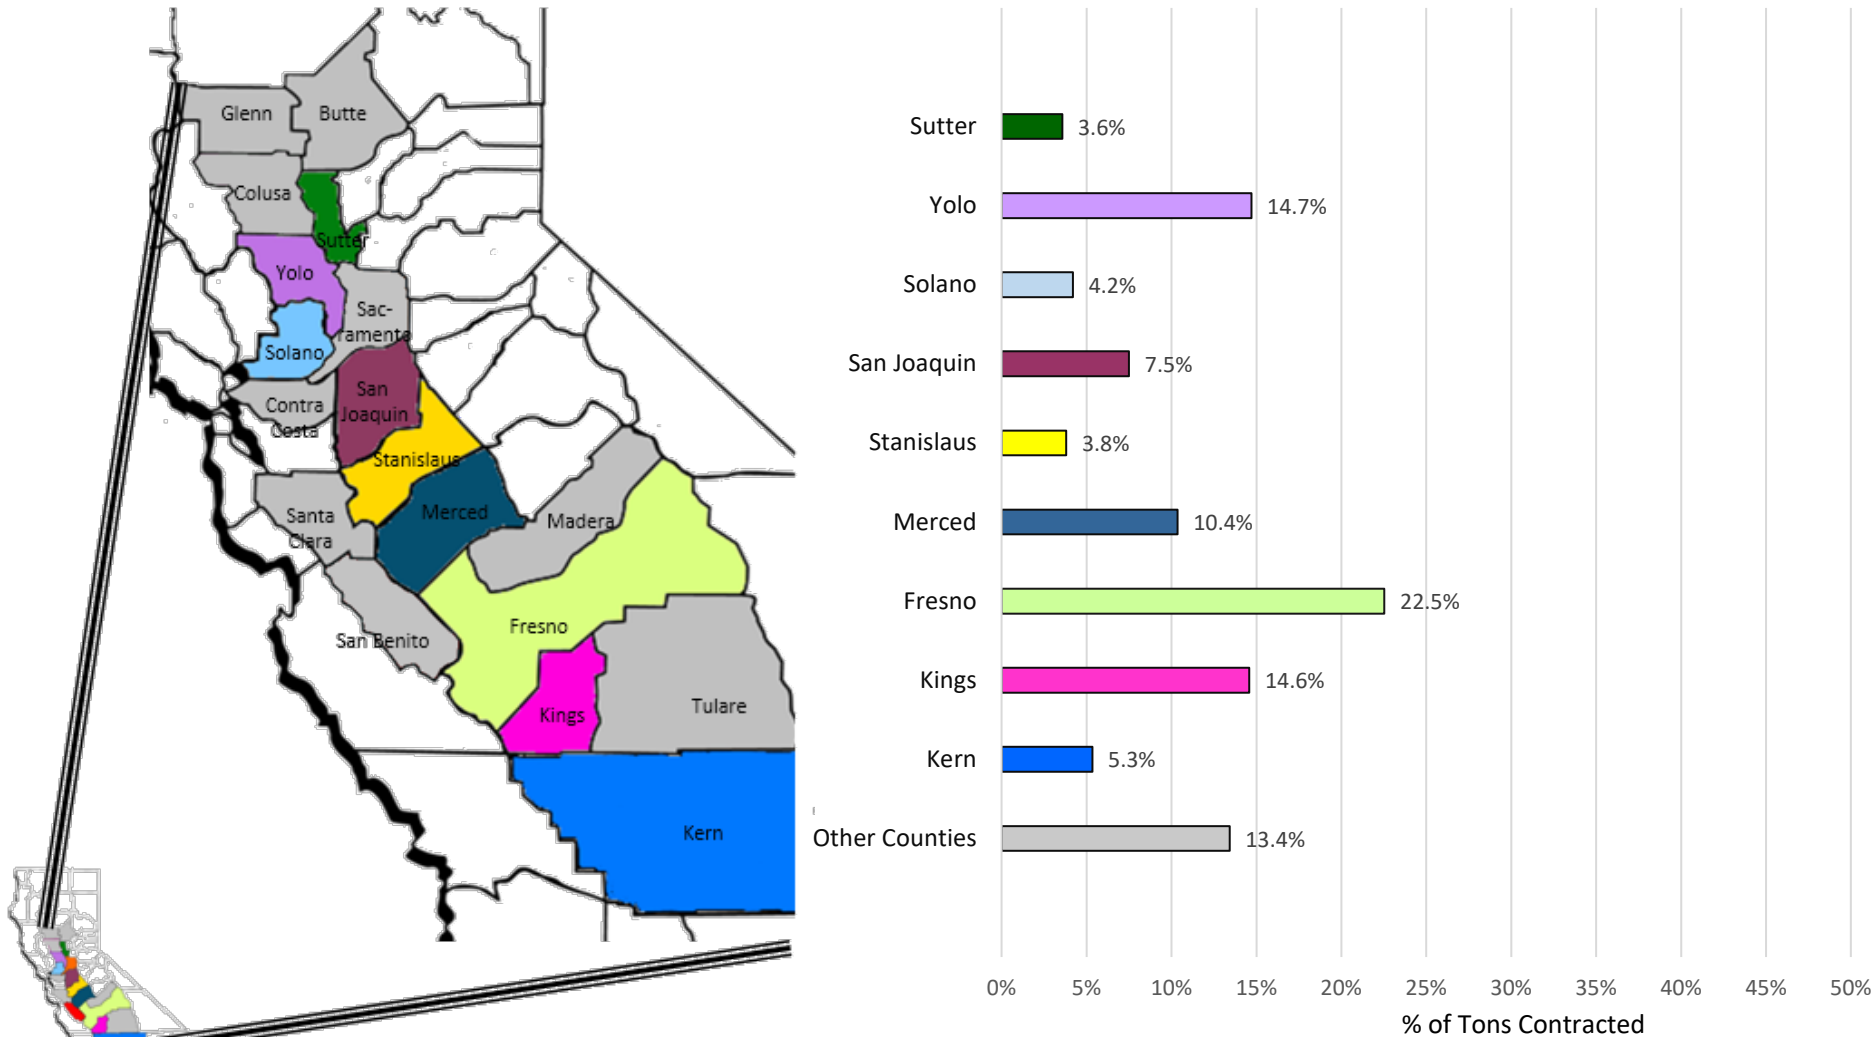

2022 California Tomato Pack – Percentage of Total Tons Harvested

*Other counties are shaded in gray on the California map. To avoid disclosure of individual operations Butte, Colusa, Contra Costa, Glenn, Madera, Sacramento, Monterey, San Benito, Santa Clara, Tehama and Tulare are combined into represent this data.

Updated November 9, 2022

Source: PTAB