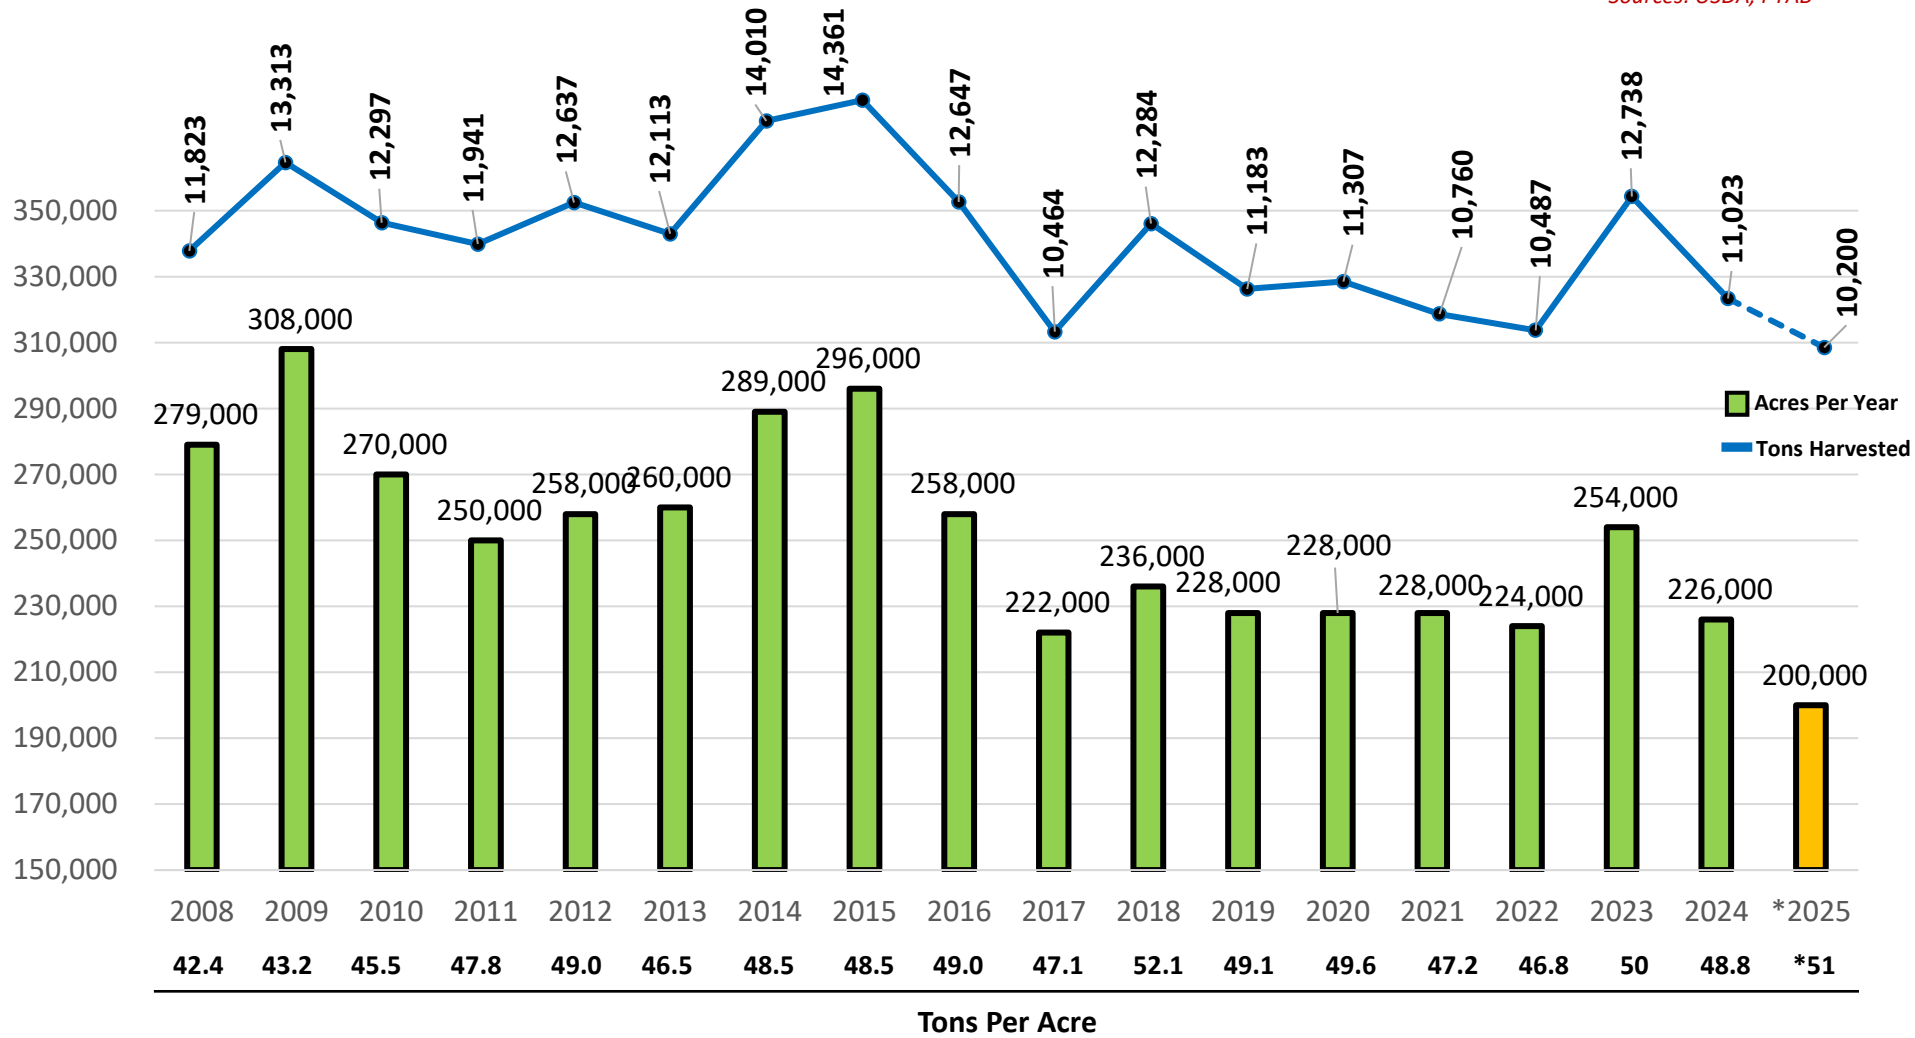

California Tomato Acres Harvested

20,000 Acres = Approx. 1,000,000 Tons

Updated January 22, 2025

Sources: USDA, PTAB

*2025 is based on USDA January 22, 2025 release