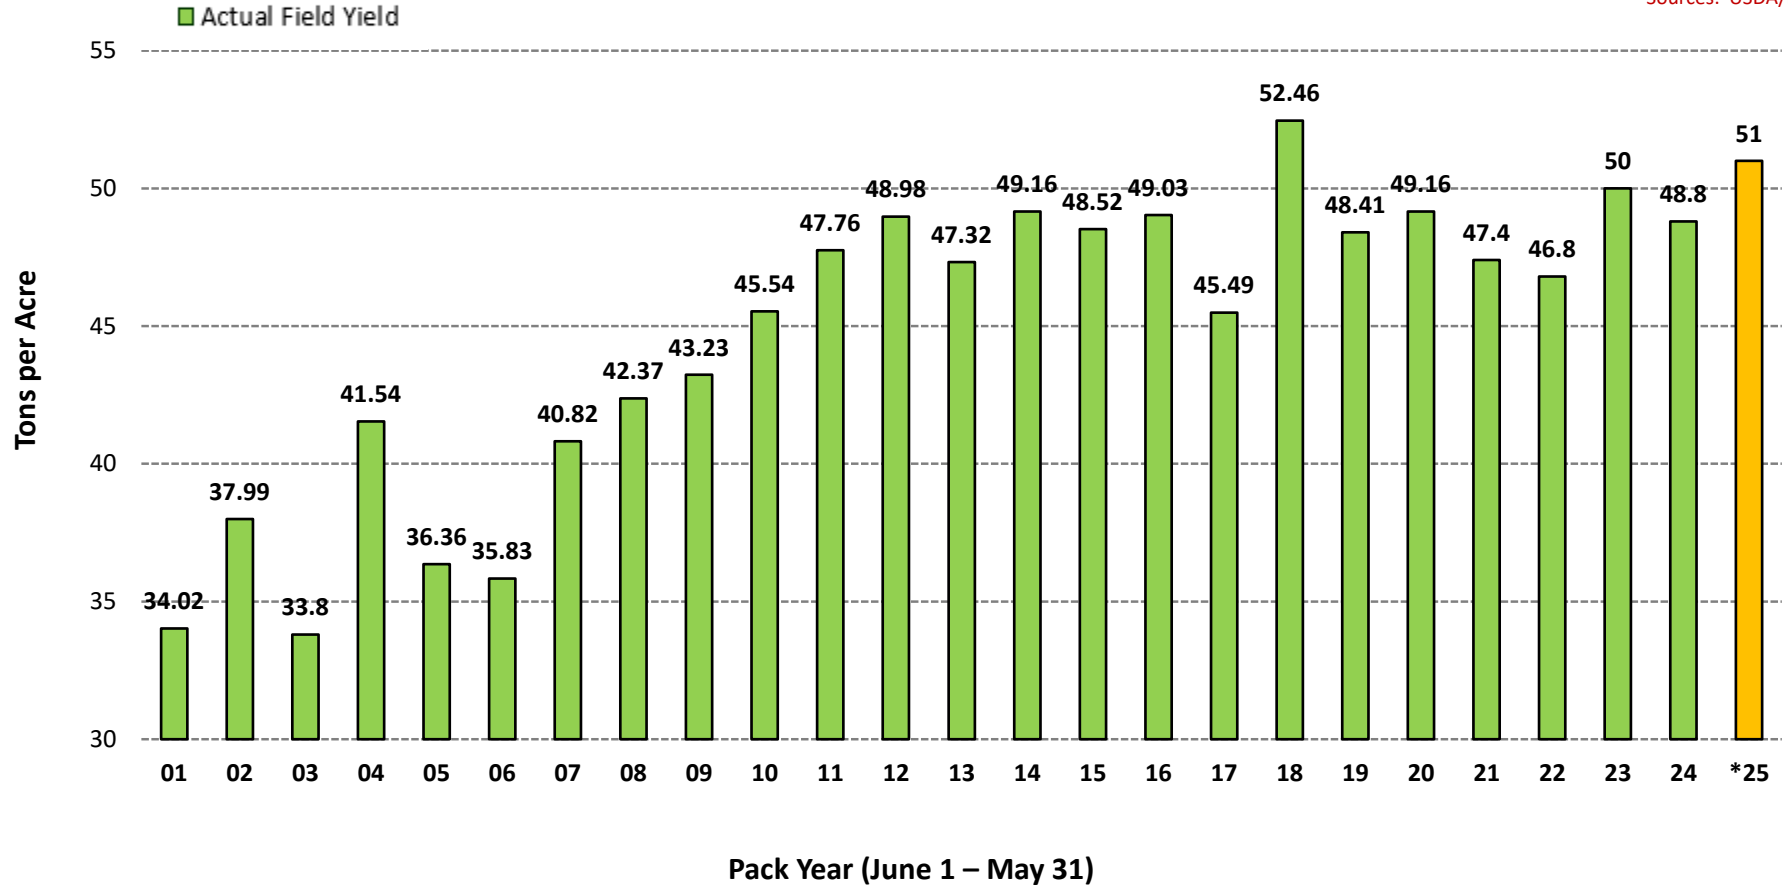

# California Tomato Field Yield Tons Per Acre

Updated January 22, 2025

Sources: USDA/PTAB

\*2025 is based on USDA January 22, 2025 release