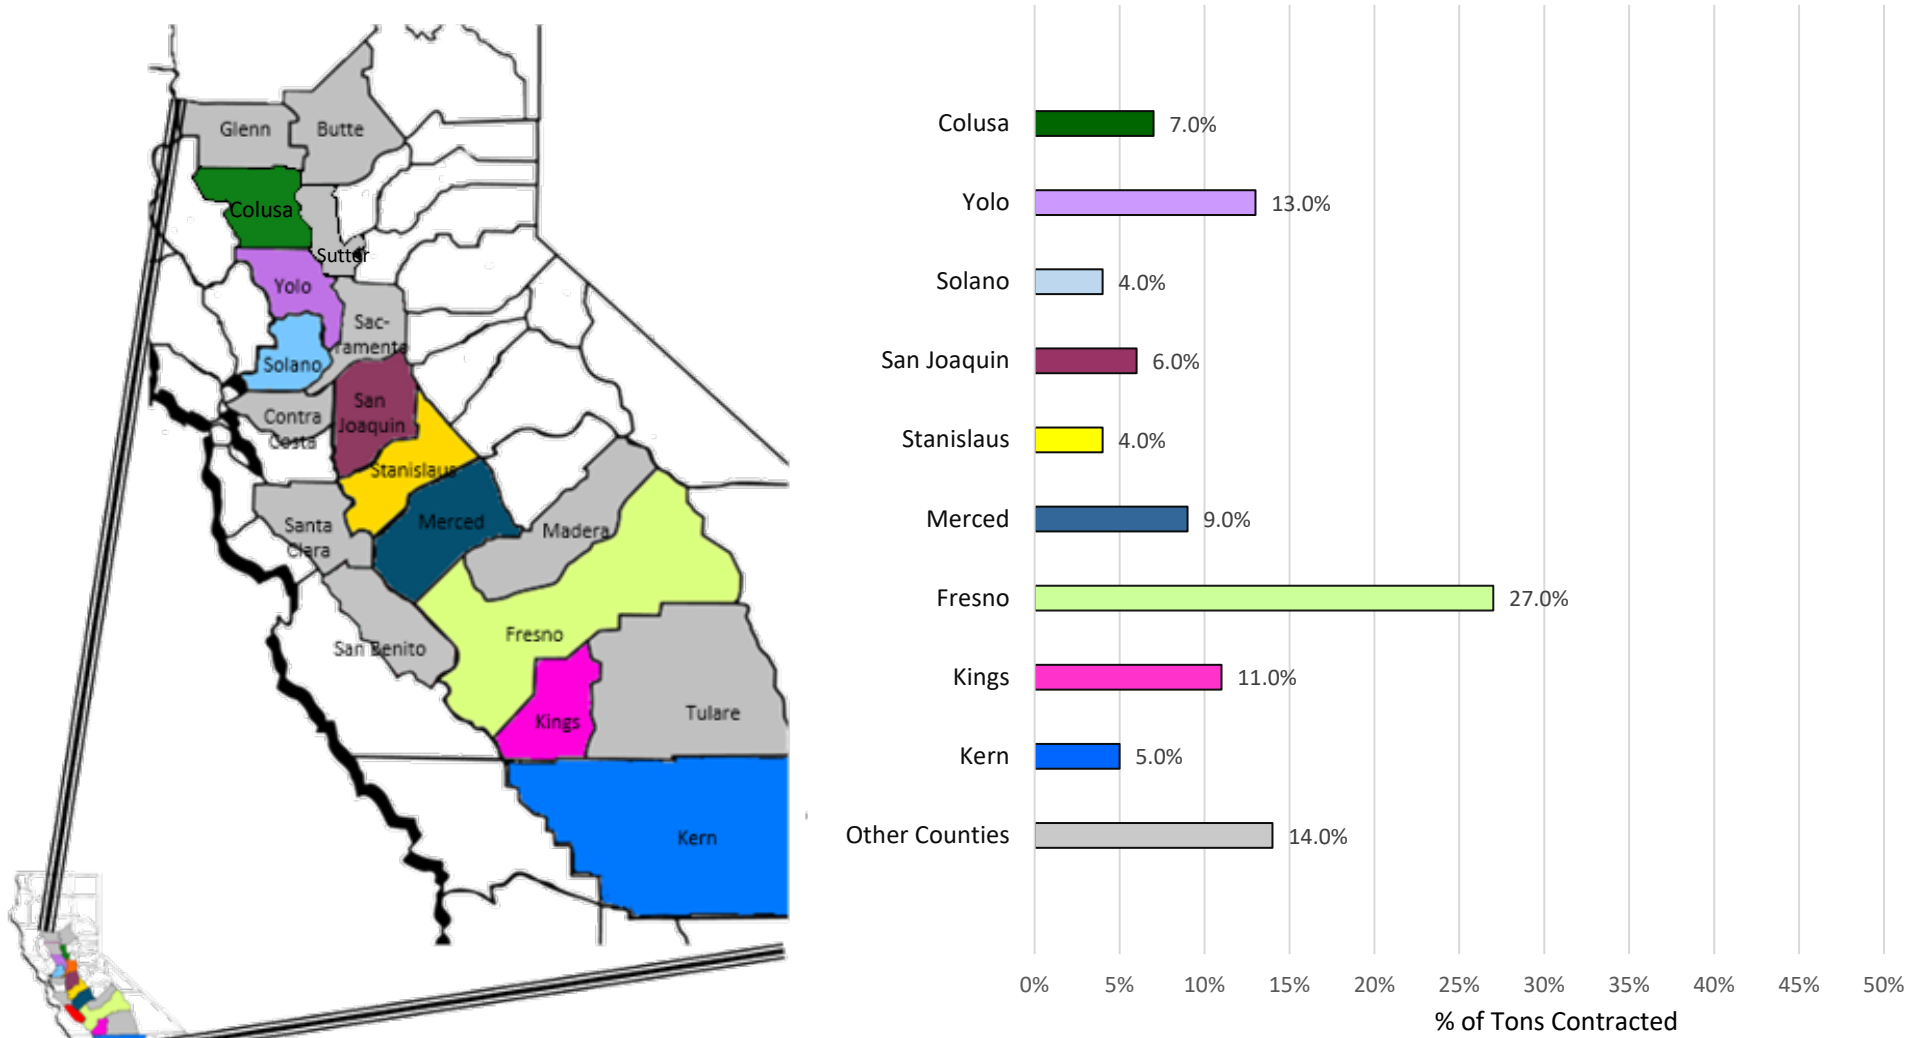

# 2024 California Tomato Pack – Percentage of Total Tons Harvested

\*Other counties are shaded in gray on the California map. To avoid disclosure of individual operations Butte, Contra Costa, Glenn, Madera, Monterey, Sacramento, San Benito, Santa Clara, Sutter, Tehama, Tulare and Yuba are combined into represent this data.

Updated November 4, 2024

Source: PTAB