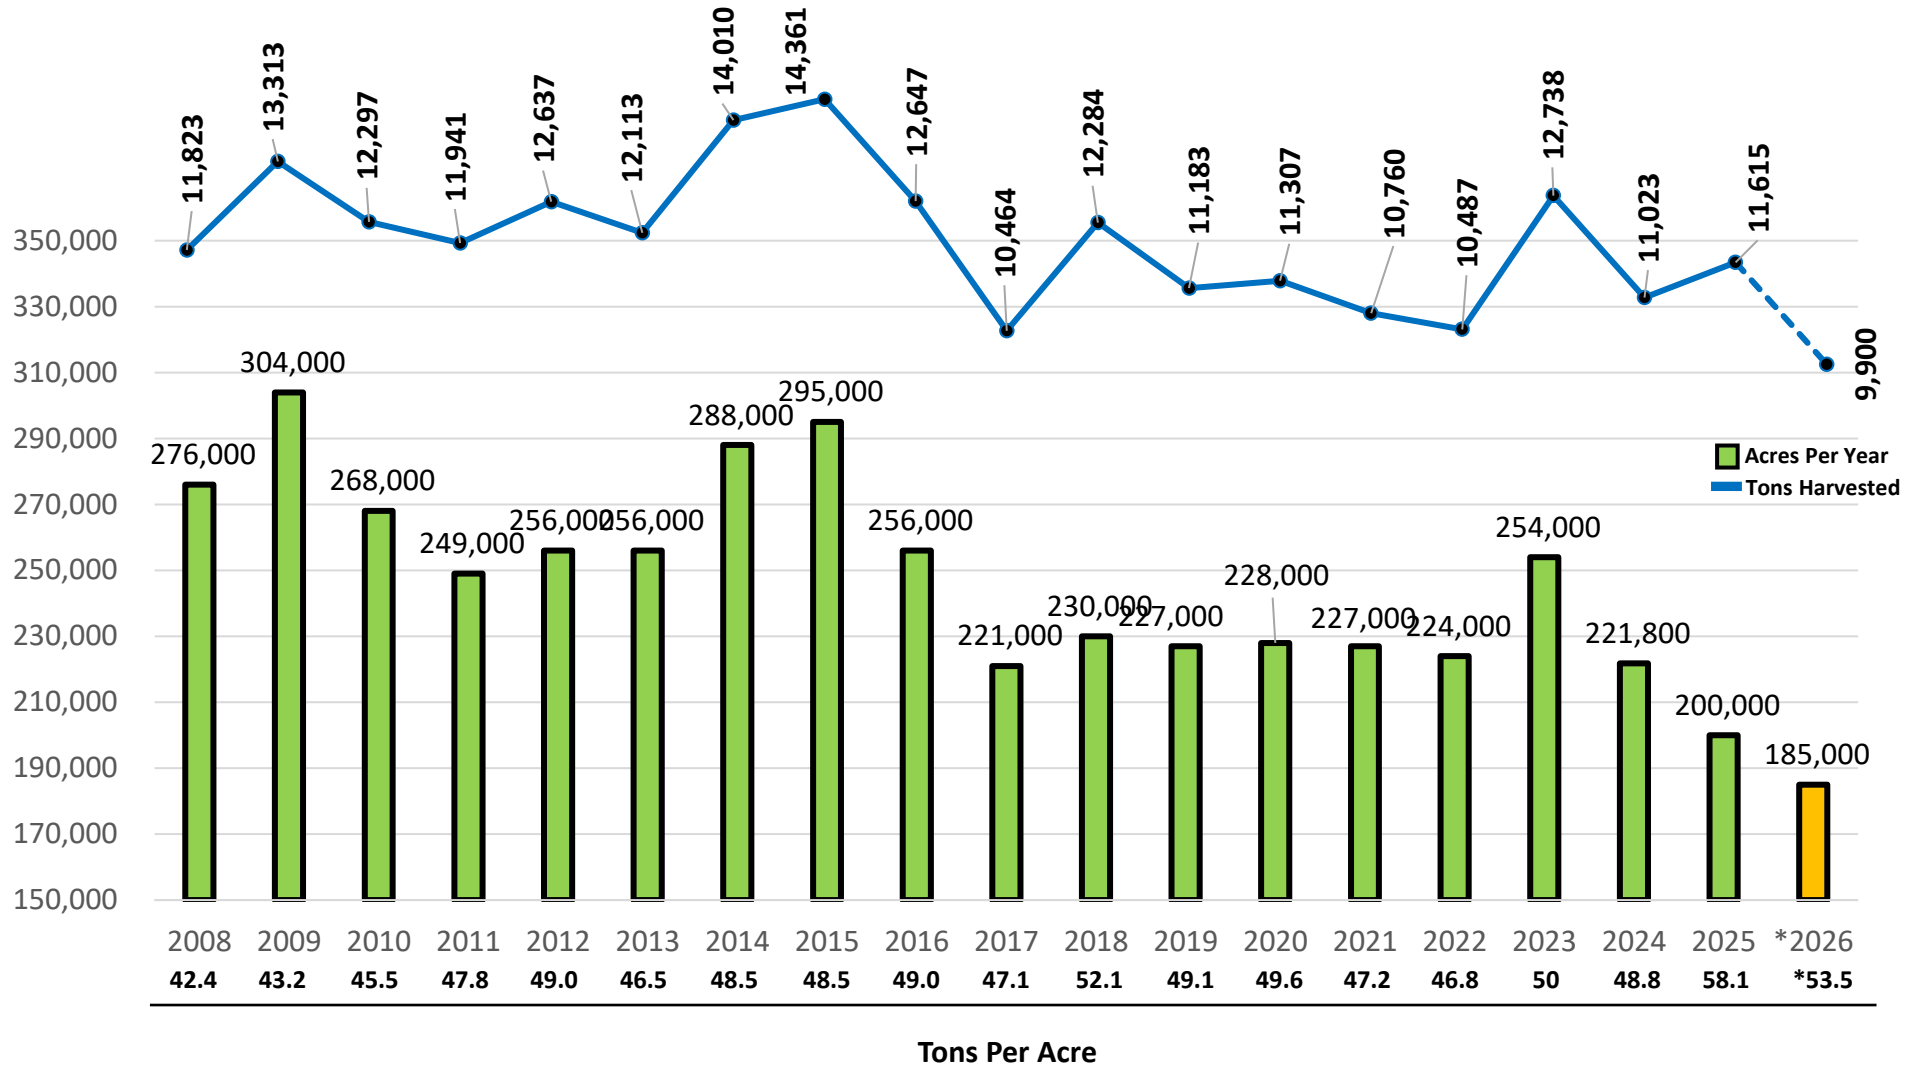

California Tomato Acres Harvested

Updated May 29, 2026

Sources: USDA, PTAB

20,000 Acres = Approx. 1,000,000 Tons

*2026 is based on the USDA May 29, 2026 release