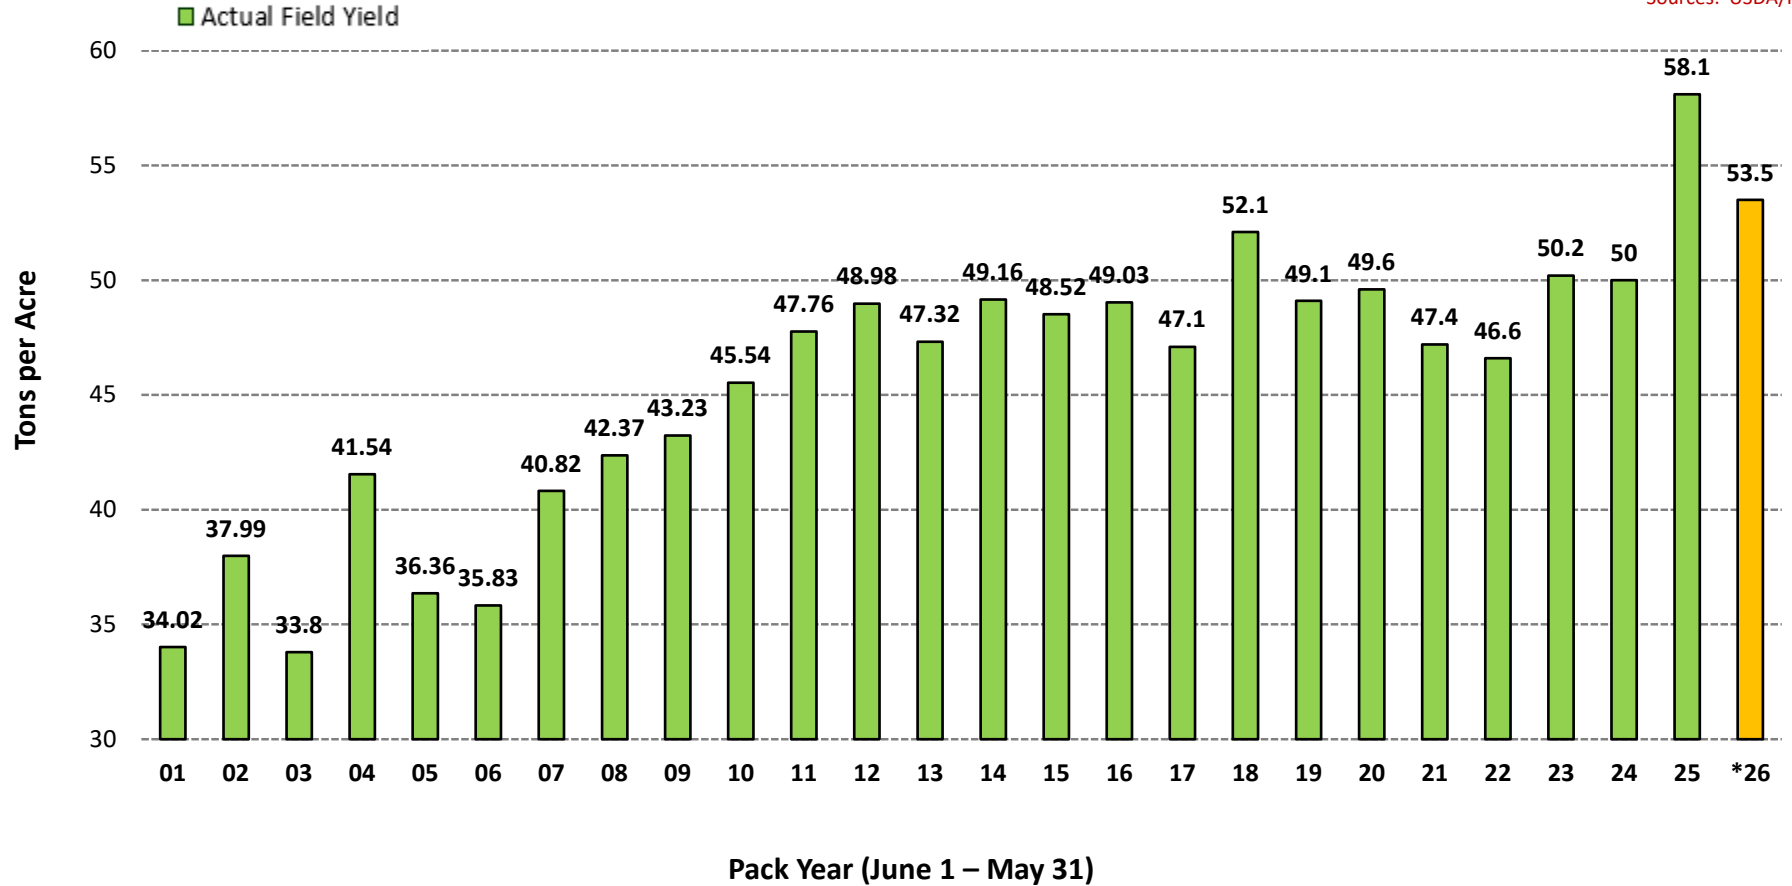

California Tomato Field Yield Tons Per Acre

Updated May 29, 2026

Sources: USDA/PTAB

*2026 is based on USDA May 29, 2026 release